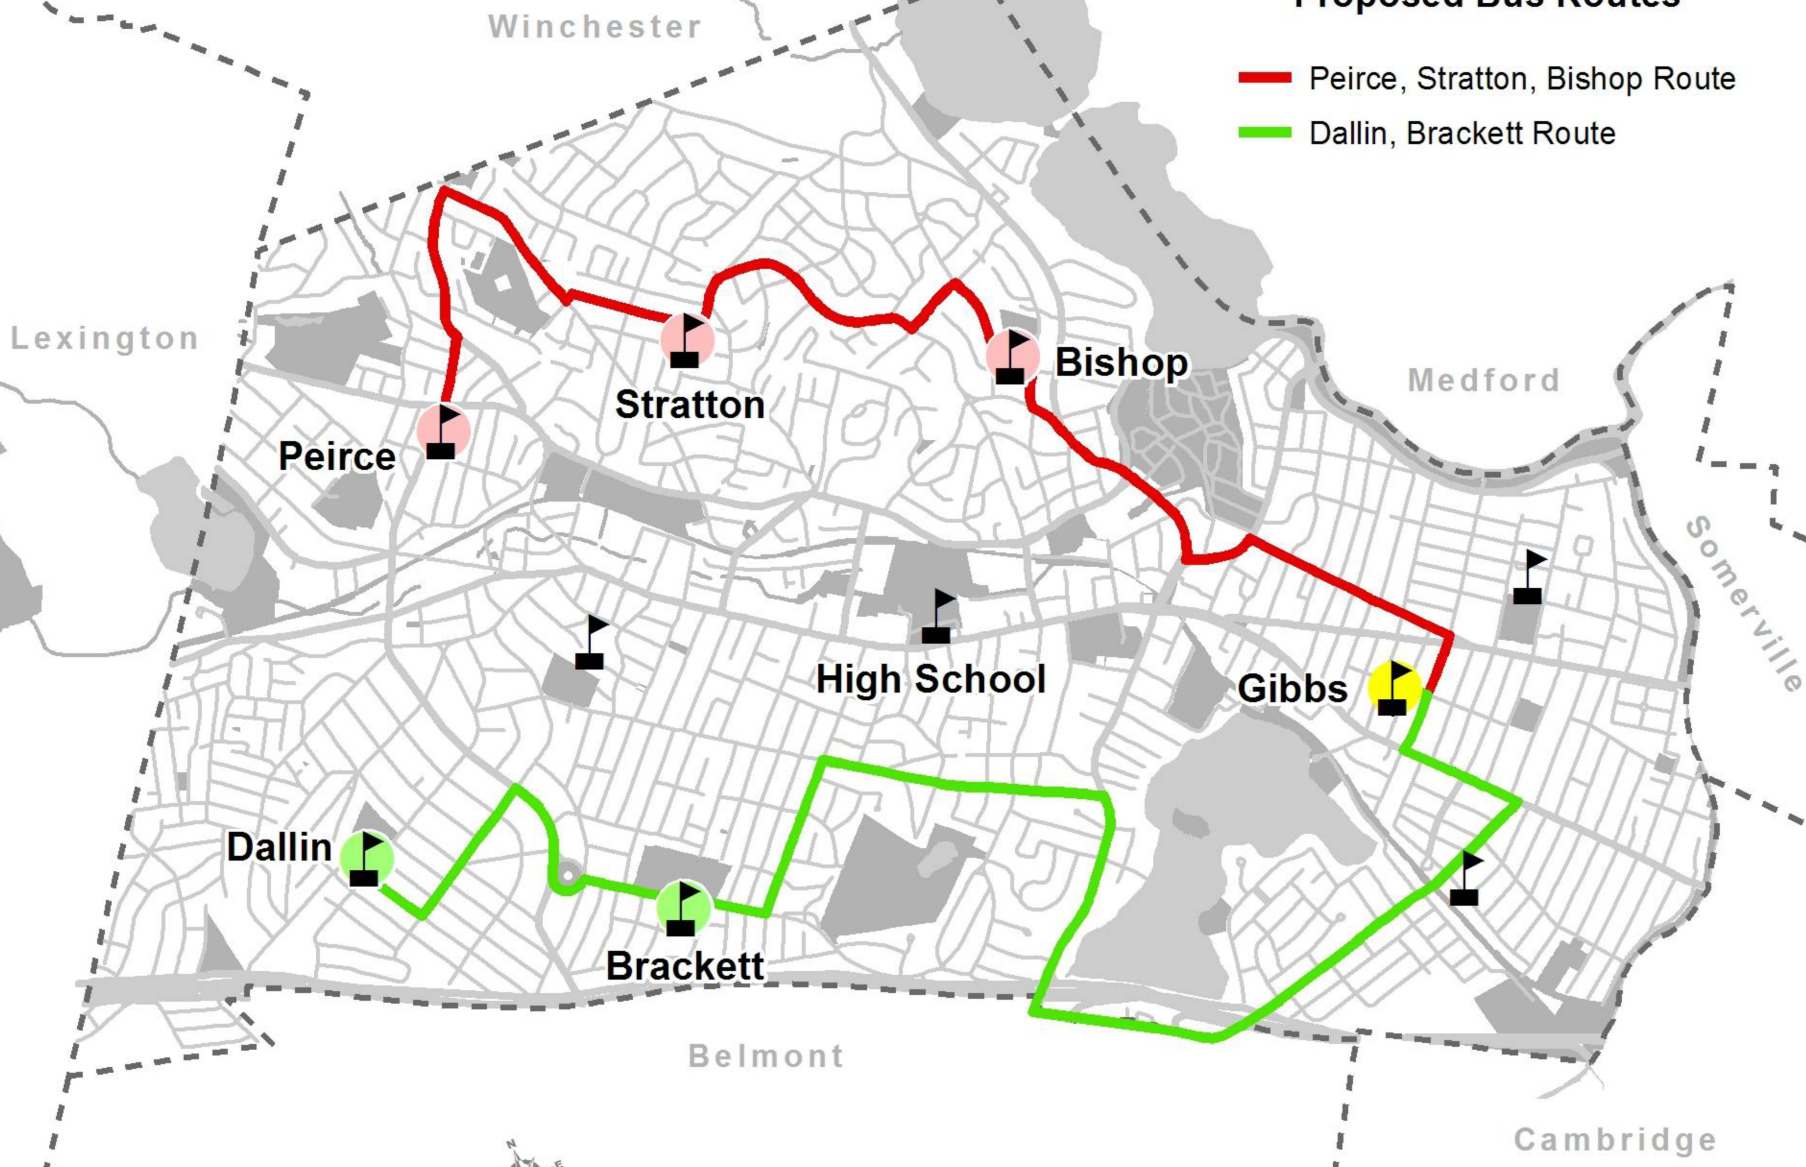

Gibbs School Proposed Bus Routes

-  Peirce, Stratton, Bishop Route
-  Dallin, Brackett Route

Map created by the
Arlington GIS Office 4/2/2018.